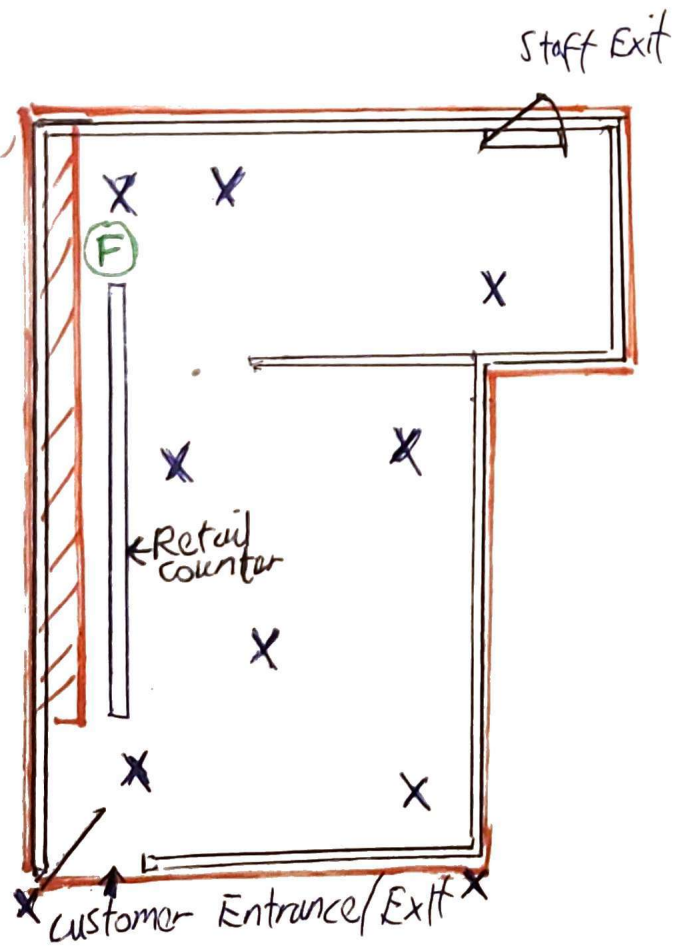

DEVI CASH AND CARRY UNIT 1-2
 S2A EALING ROAD WEMBLEY HA0 4TQ

SCALE 1:100	1cm:1m
	- Licensable Area
	- Alcohol display Area - spirits behind counter
	- Fire Extinguisher
	- CCTV cameras
Greenhill Licences 07766 275 250 greenhill.licences@hotmail.com	